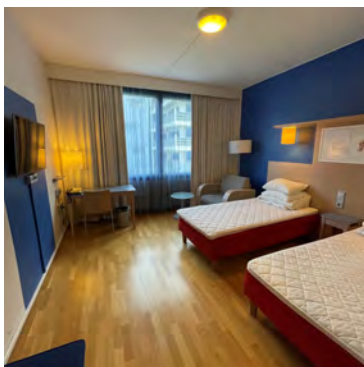

ROOMS FOR RENT

499e/month/room

249/week/room

69/night/room

BASIC INFO

Hotel style accommodation
33 rooms with kingsize bed
33 rooms with 2 separate beds
2 kingsize rooms
Auditorium

Each room equipped with tv,
toilet, shower and mini fridge

Located in the center of Pori
(Yrjönkatu 24)

650m from the SAMK campus

DETAILS

- ✓ Own Shower
- ✓ Fridge
- ✓ Auditorium
- ✓ 1-2 person rooms
- ✓ Laundry possibility
- ✓ Located in the Center

ROOMS FOR RENT

FOR LONG OR SHORT TERM RENT

Camelot Hostel in the center of Pori with all the services close by. Every room is equipped with a mini fridge, toilet, shower and tv.

Possibility for parking.

Excellent choice for exchange students or others looking for a flexible solution for their stay in Pori.