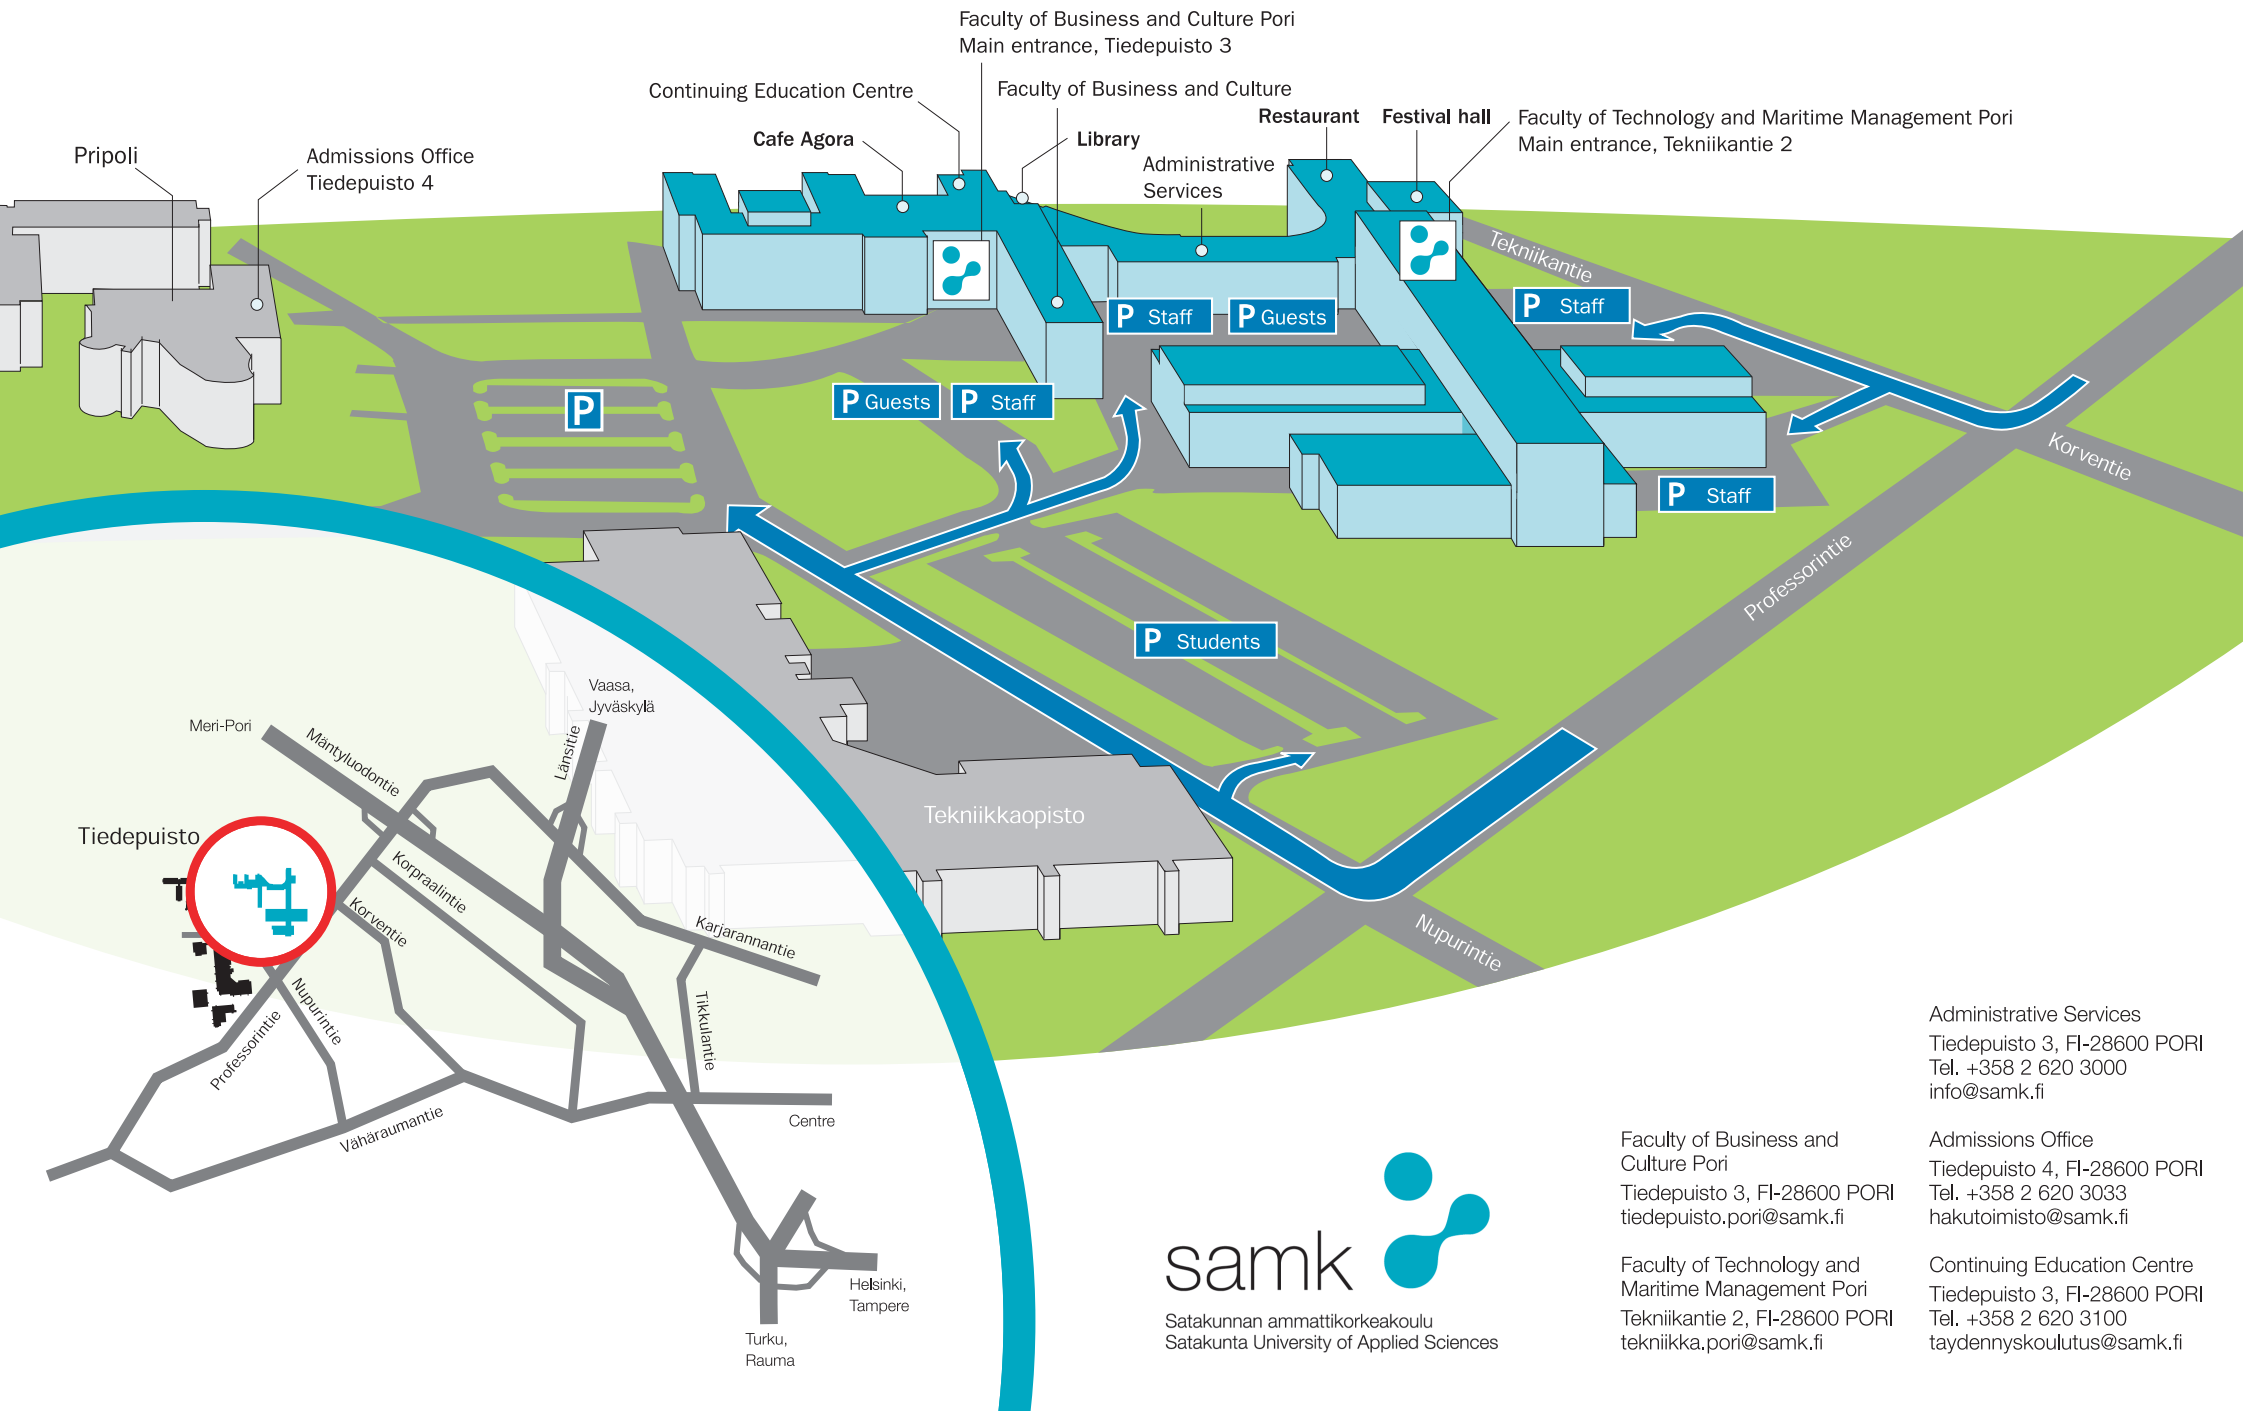

Vähärauma Pori - the campus of Tiedepuisto

Faculty of Business and Culture Pori
Main entrance, Tiedepuisto 3

Continuing Education Centre

Cafe Agora

Faculty of Business and Culture

Library

Administrative Services

Restaurant

Festival hall

Faculty of Technology and Maritime Management Pori
Main entrance, Tekniikantie 2

Pripoli

Admissions Office
Tiedepuisto 4

P

P Guests

P Staff